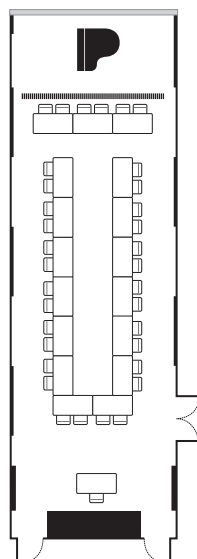

Sala 4

Dimensions:

L 17.5m
W 6m
H 6m
S 111m²

Capacity:

conferenza: 80
riunione: 30
classe: 40

Facilities:

- Lake view
- Beamer and screen (3,5x2m)
- The room can be darkened completely
- Integrated sound system
- Sound-absorbing panels
- Stage (20 o 40 cm)
- Terrace access
- Dedicated office catering
- Air conditioning and natural light
- Free delegate wi-fi
- Piano supplied*

 glass
 motorized screen

Conference

Meeting

Classe