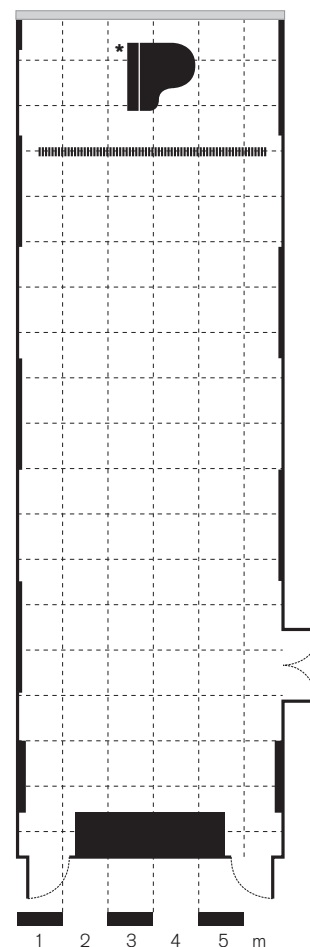

Sala 4

Dimensions:

L 17.5m
W 6m
H 6m
S 111m²

Capacity:

conferenza: 80
riunione: 30
classe: 40

Facilities:

- Lake view
- Beamer and screen (3,5x2m)
- The room can be darkened completely
- Integrated sound system
- Sound-absorbing panels
- Stage (20 o 40 cm)
- Terrace access
- Dedicated office catering
- Air conditioning and natural light
- Free delegate wi-fi
- Piano supplied*

glass
 motorized screen