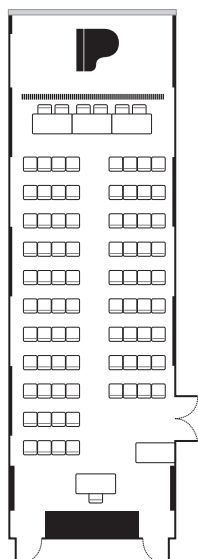

Sala 4

Dimensions:

L 17.5m
W 6m
H 6m
S 111m²

Capacity:

conferenza: 80
riunione: 30
classe: 40

Facilities:

- Lake view
- Beamer and screen (3,5x2m)
- The room can be darkened completely
- Integrated sound system
- Sound-absorbing panels
- Stage (20 o 40 cm)
- Terrace access
- Dedicated office catering
- Air conditioning and natural light
- Free delegate wi-fi
- Piano supplied*

 glass
 motorized screen

Conference

Meeting

Classe