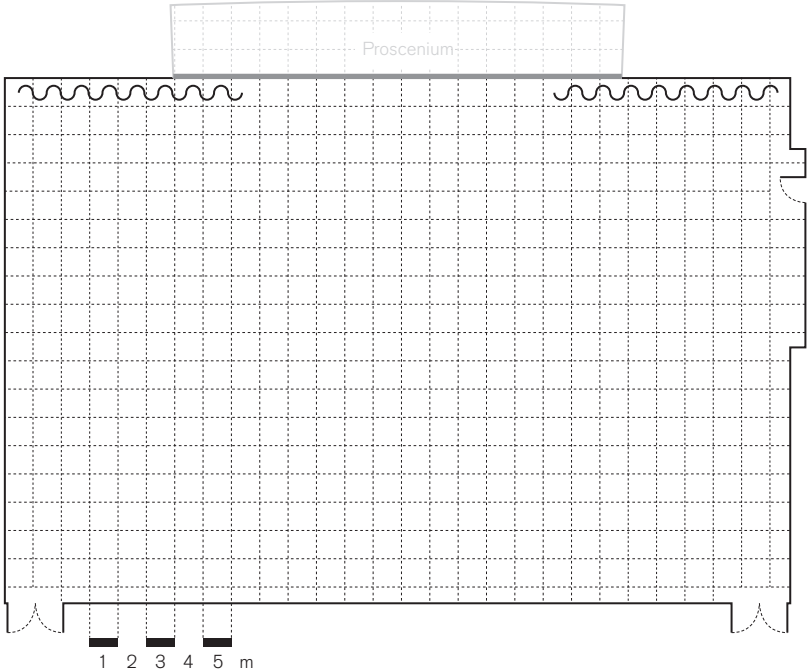

Palco Sala Teatro

Dimensions:

- L 17.5m
- W 22m
- H 9m
- S 400m2

Capacity:

- banquet: 100–150
- cocktail: 150–200

Facilities:

- Integrated video and sound system
- Dedicated technician and hostess
- Dedicated wardrobe service
- Free delegate wi-fi

~~~~~ Curtain
— Firedoor