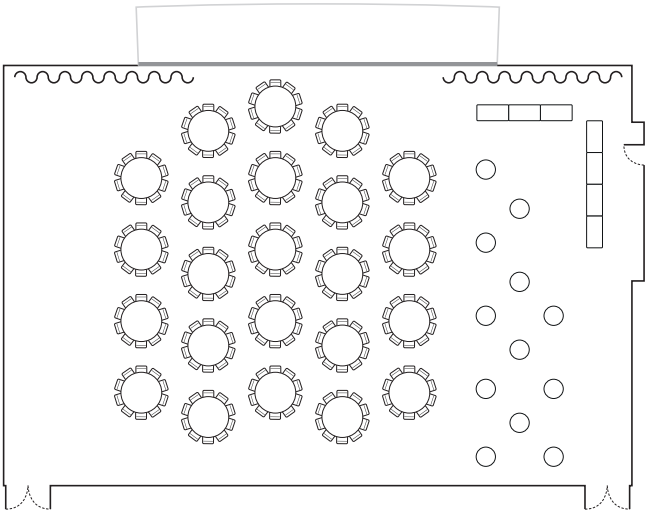

Palco Sala Teatro

Dimensions:

- L 17.5m
- W 22m
- H 9m
- S 400m2

Capacity:

- banquet: 100–150
- cocktail: 150–200

Facilities:

- Integrated video and sound system
- Dedicated technician and hostess
- Dedicated wardrobe service
- Free delegate wi-fi

~~~~~ Curtain  
— Firedoor

## Banquet